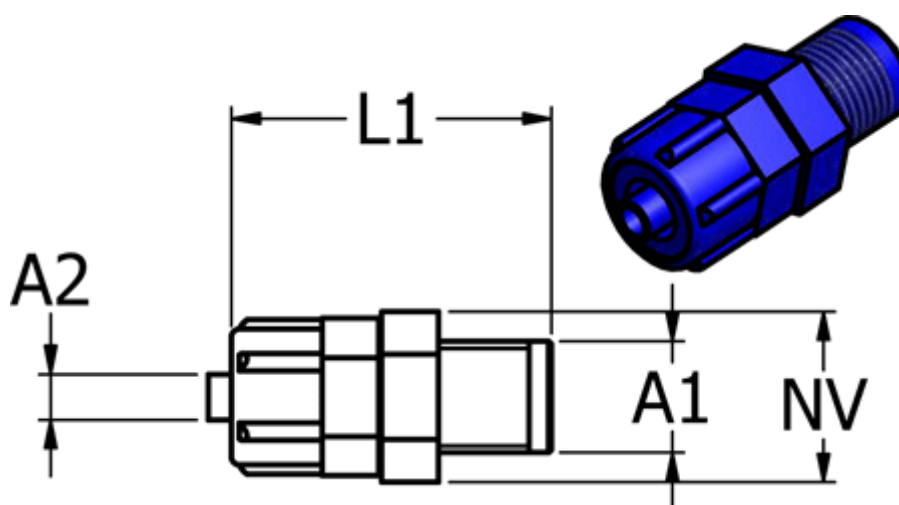

Article number: 58611659

Description: Push-on fitting POM 11.659, Ø12/9-G 3/8"
Straight plastic union, blue

Measures

For hose A2	= 12/9
L1	= 37.5
NV	= 19
Thread A1	= G 3/8"